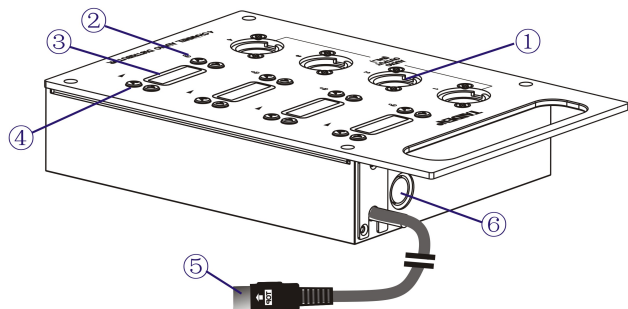

HCS-4842X4 64-Channel × 4 Portable Audio Distributor

Excellent solutions for conferences

HCS-4842X4 64通道×4便携式音频分配器 User's Manual
用户手册
V 1.0

TAIDEN INDUSTRIAL CO., LTD.

功能指示 / Functions and indications

- | | |
|---|--|
| <p>①音频输出接口（3芯XLR, 平衡输出）</p> <p>②通道选择键</p> <ul style="list-style-type: none"> ◆ 通过∧、∨键选择语种通道，共64通道。 <p>③OLED显示屏</p> <ul style="list-style-type: none"> ◆ 显示当前通道号、信号强度、语种名称和音量。 <p>④音量调节键</p> <p>⑤2.1米8P-DIN标准插头电缆</p> <ul style="list-style-type: none"> ◆ 连接会议主机或上一台HCS-4842X4。 <p>⑥8P-DIN插座</p> <ul style="list-style-type: none"> ◆ 用于系统级联。 | <p>①Plug of audio output (3-pin XLR balanced output)</p> <p>②Channel selector buttons</p> <ul style="list-style-type: none"> ◆ Select language channel by pressing ∧ or ∨ button, there are 64 channels at all. <p>③OLED screen</p> <ul style="list-style-type: none"> ◆ Display for current channel number, signal strength, language name and volume. <p>④Volume control buttons</p> <p>⑤2.1 m cable with 8P-DIN plug</p> <ul style="list-style-type: none"> ◆ Connect to main unit or last HCS-4842X4. <p>⑥UPLINK, 8P-DIN socket</p> <ul style="list-style-type: none"> ◆ For cascade connection. |
|---|--|

系统连接图 / System Connection

HCS-4842X4是一台性能优良的音频通道分配器，采用全数字音频技术，内置高性能CPU，处理速度快，音质佳。具有64种语言通道，4路输出，每路输出都有独立的通道选择和音量调节按钮，OLED屏可显示当前通道号，语种名称及音量。带8P-DIN插口及插座，可通过手拉手连接方式扩展输出通道。

HCS-4842X4 is an audio channel distributor with excellent capability. It has superior acoustics and faster by using fully digital audio technology in combination with the built-in high performance CPU. It has 64 language channels for simultaneous interpretation and 4 audio outputs, each output is equipped with channel number, language and volume. With 8P-DIN plug and socket can be used to extend connection by "Daisy Chain" topology.